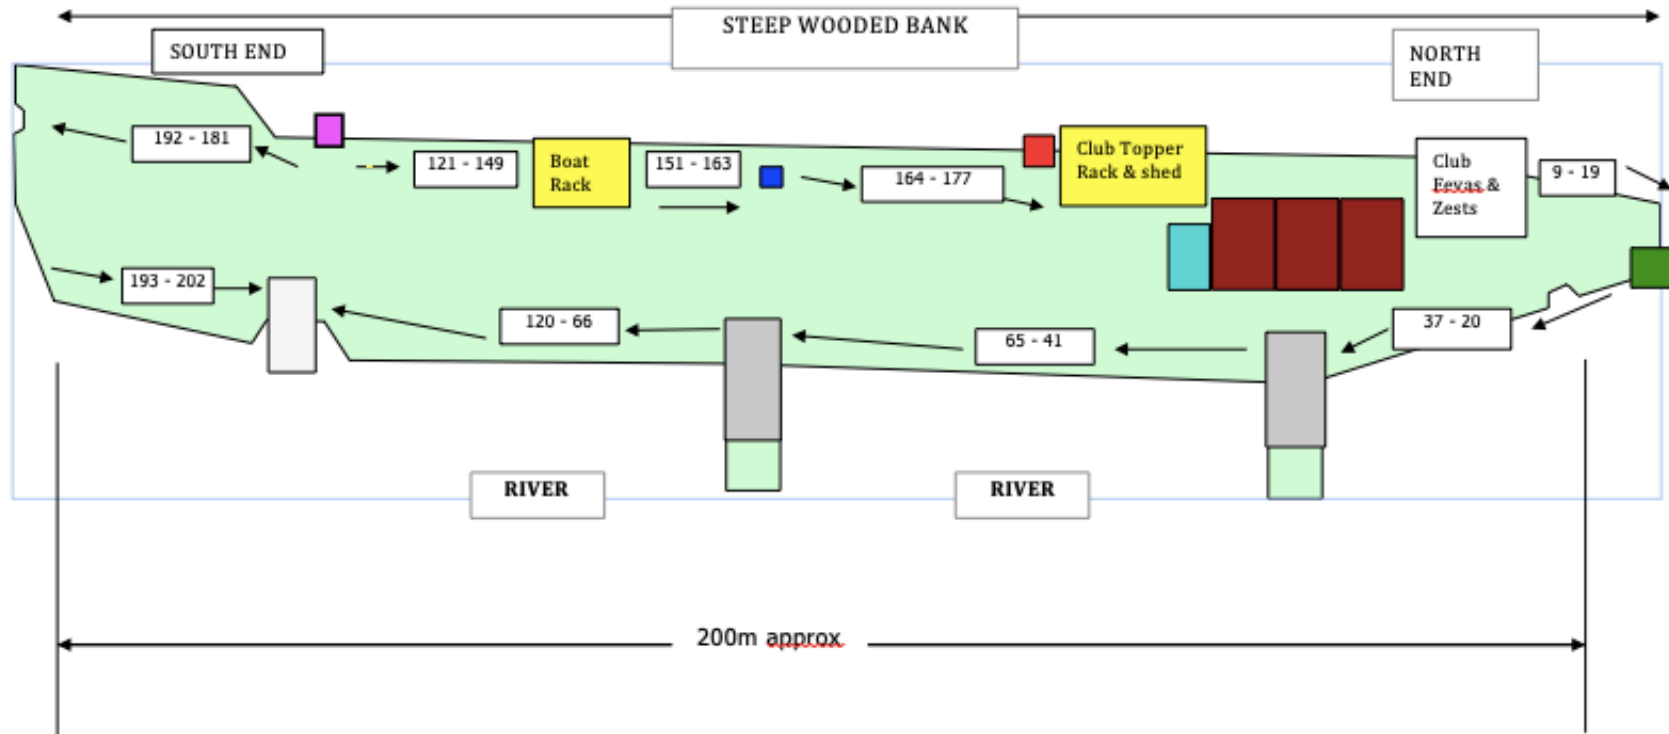

DSC Boat Park Layout

| | | | |
|--|---------------------|--|---------------|
| | gate to 'Fairholme' | | fuel store |
| | boat racks | | washdown area |
| | winch | | clubhouse |
| | concrete slips | | start hut |

NOT TO SCALE – January 2020 v1, Boat Park Officer

There are historical reasons for the numbering system. The widths of boat spaces required varies year on year, so not all space numbers exist every year.